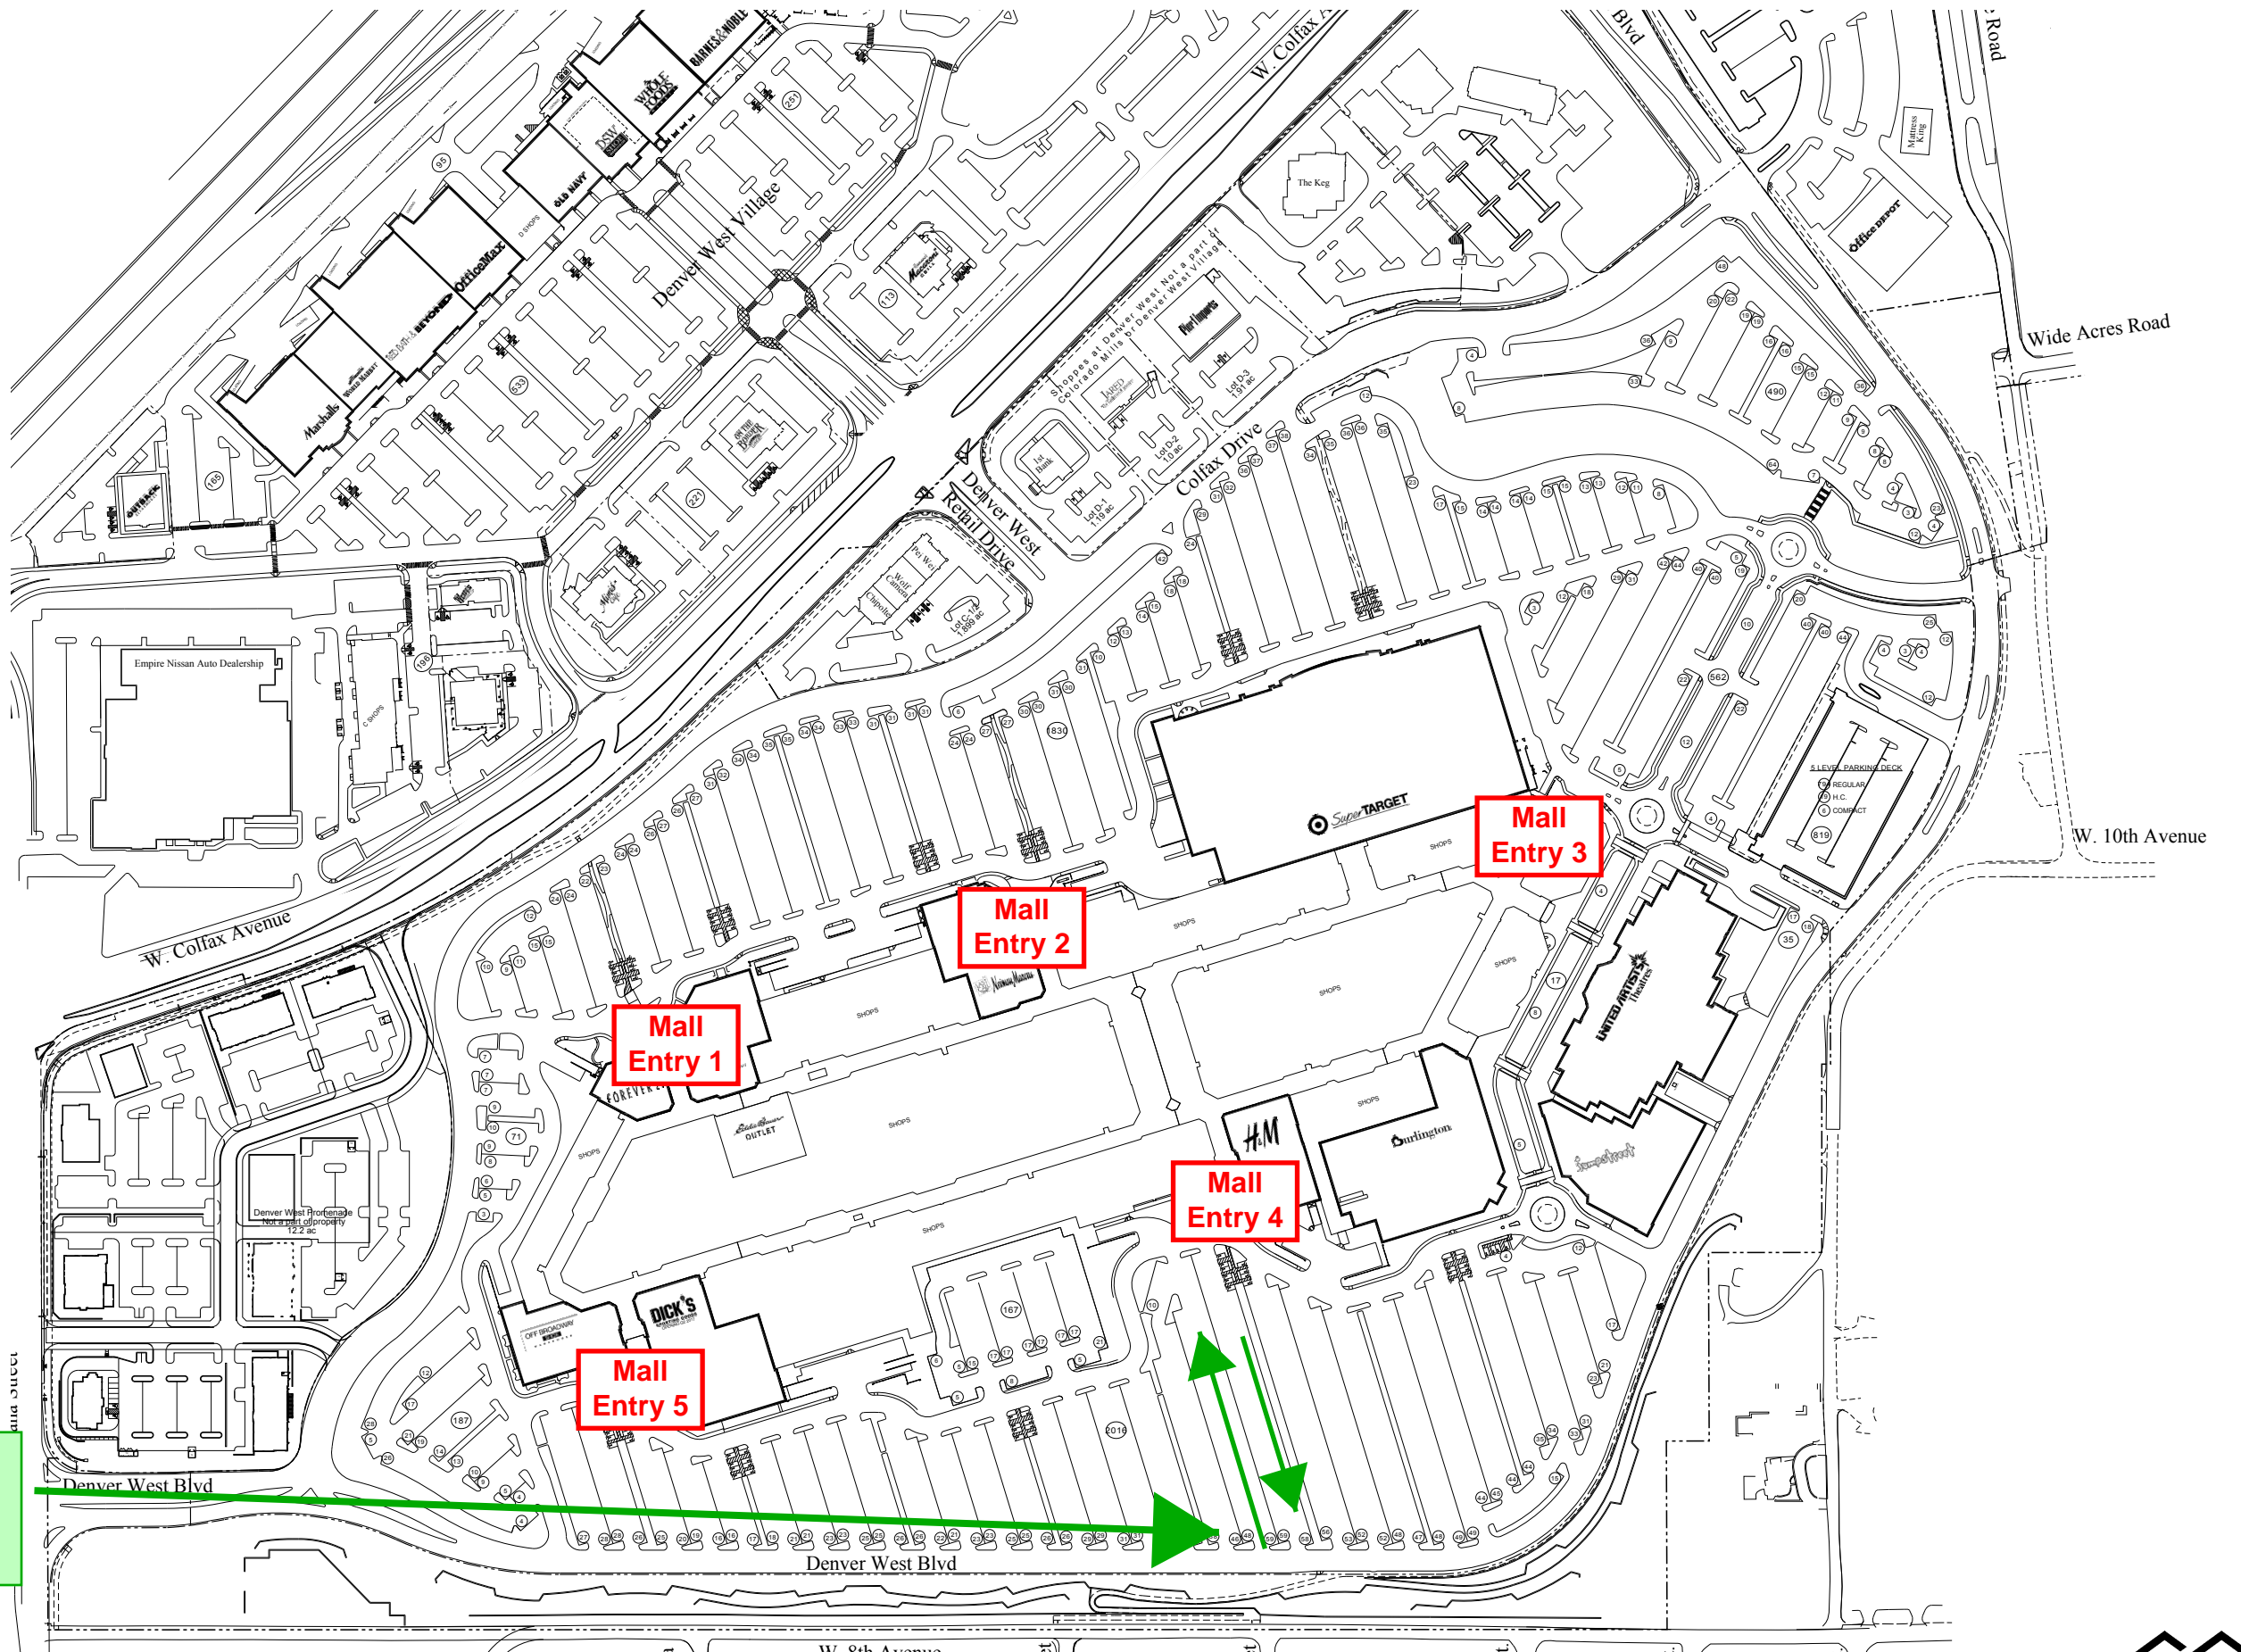

**CONTRACTOR
& TENANT
ENTRY POINT**

Site Plan

Colorado Mills
14500 W. Colfax Avenue
Lakewood, CO 80401
CORP # 5204