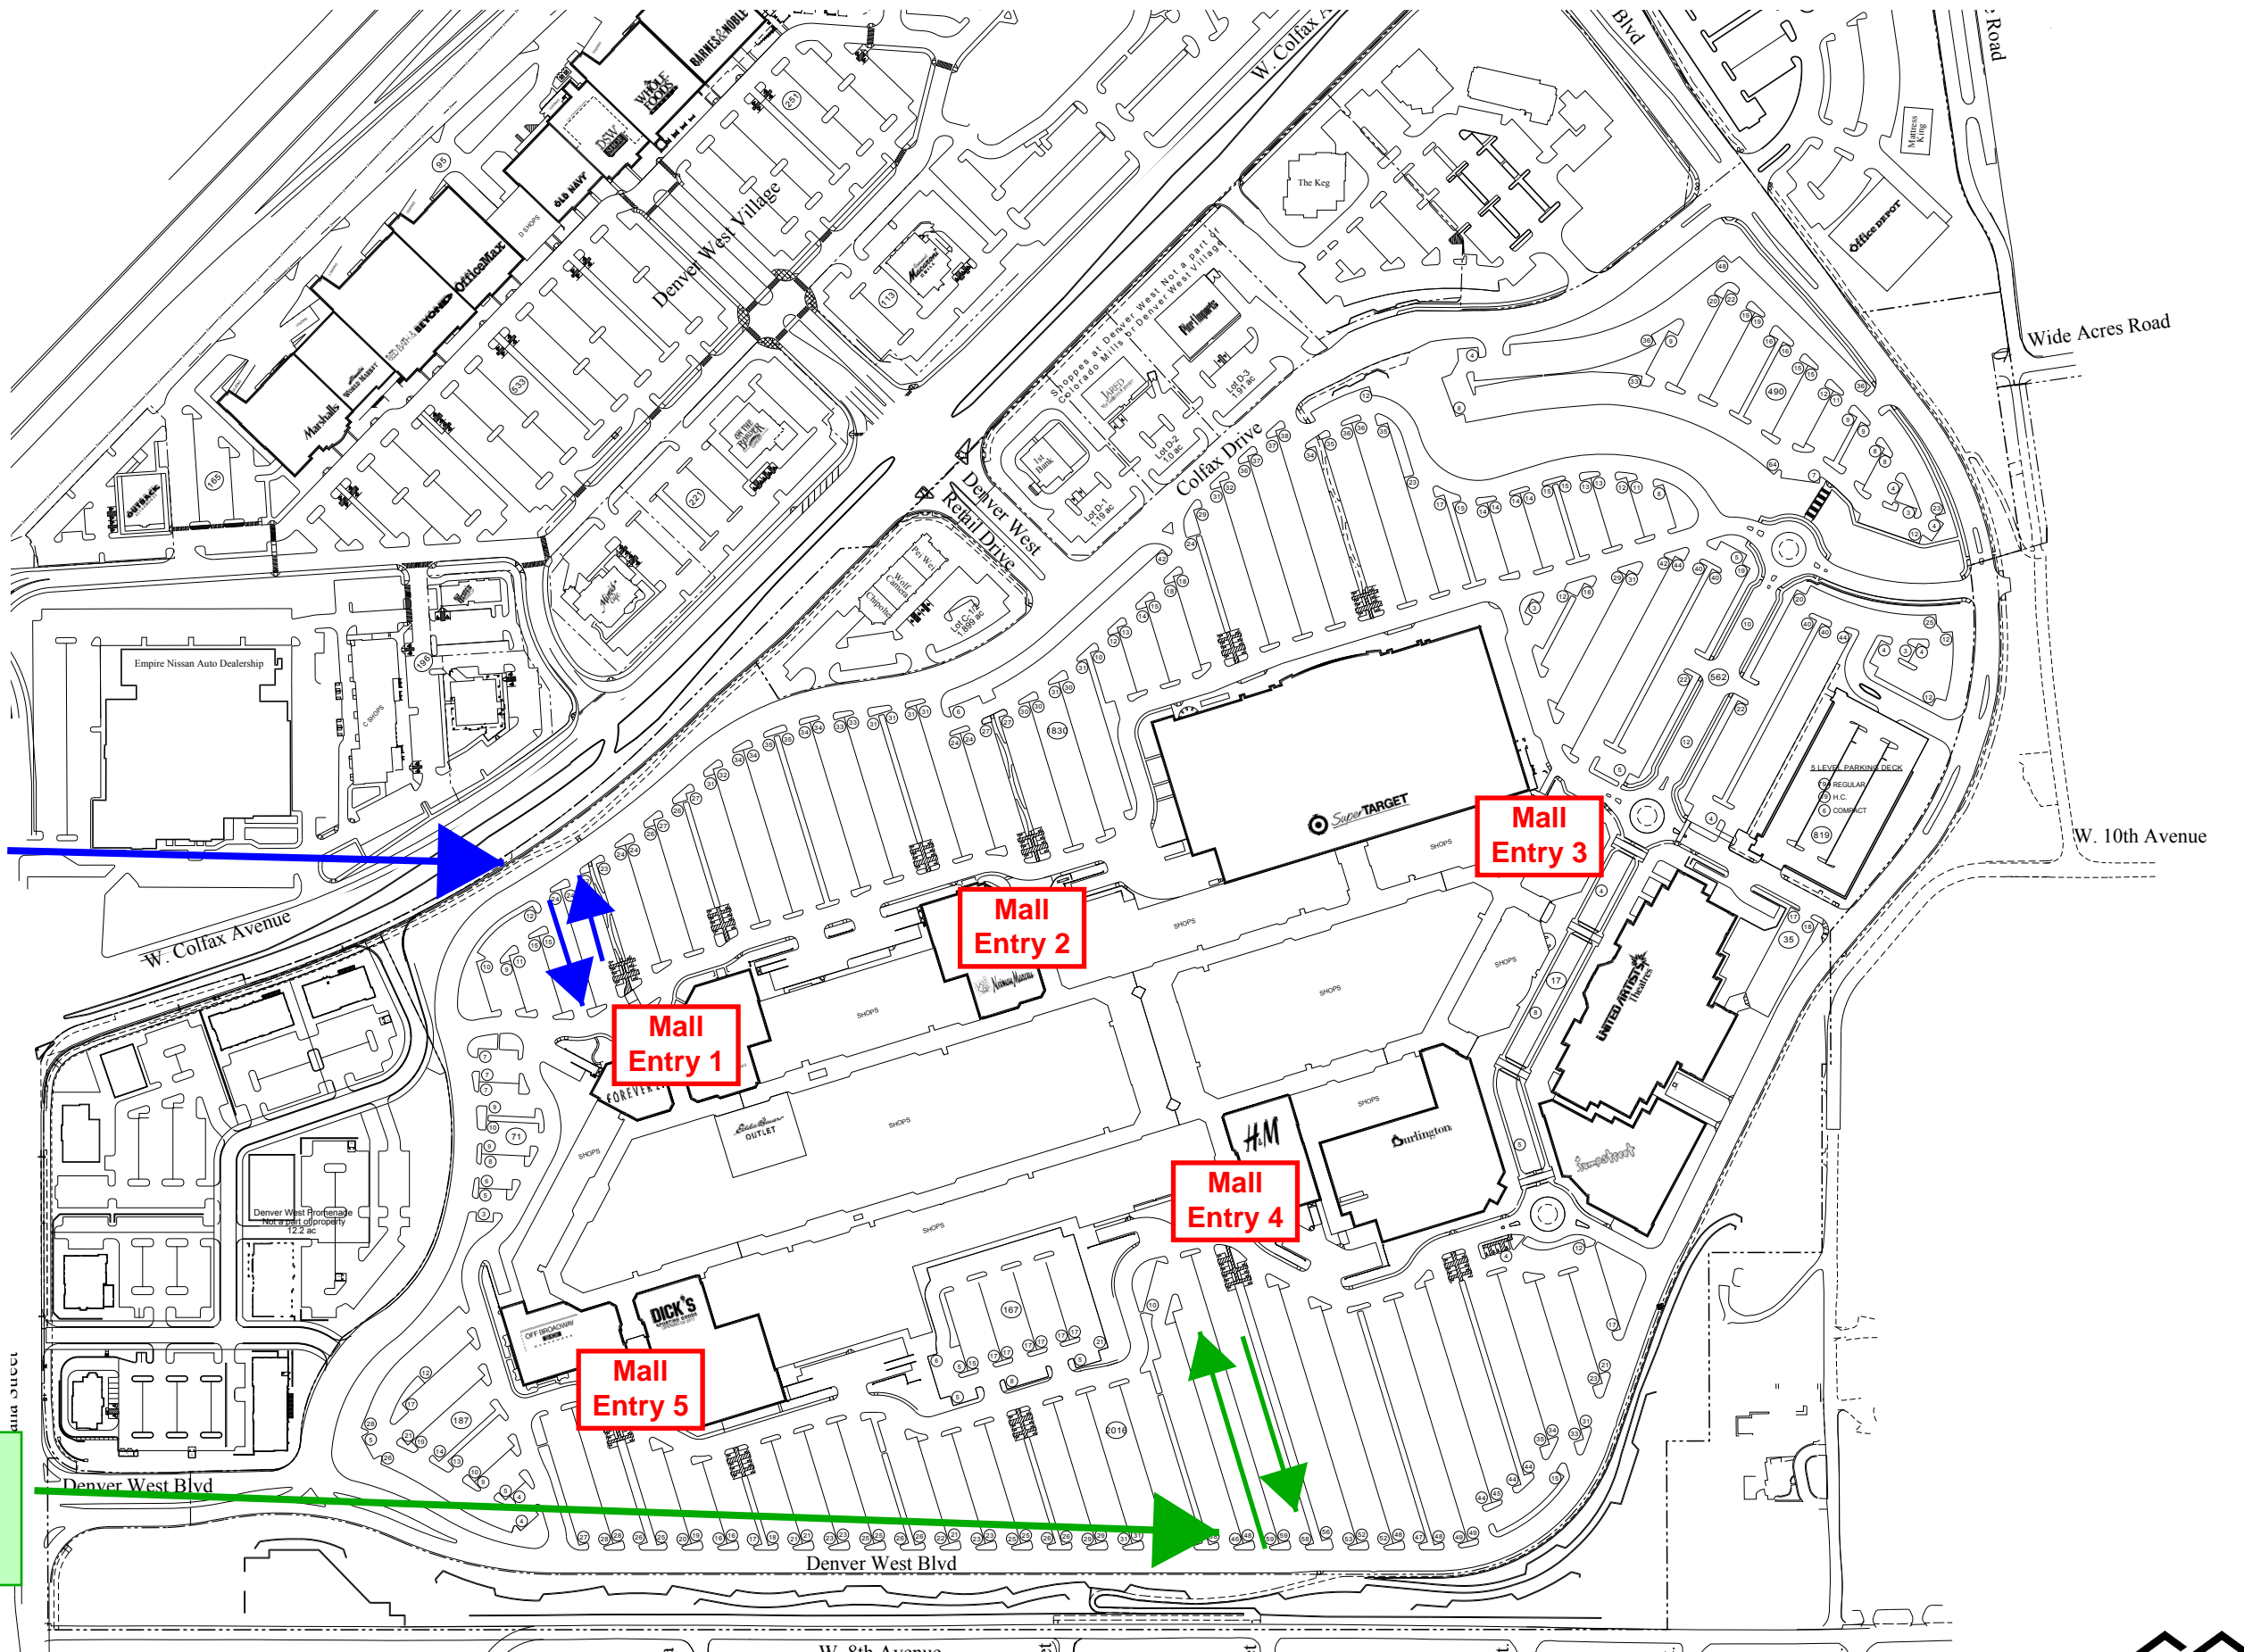

**TENANT
VEHICLE
ENTRY POINT**

**CONTRACTOR
VEHICLE
ENTRY POINT**

Site Plan

Colorado Mills
14500 W. Colfax Avenue
Lakewood, CO 80401
CORP # 5204